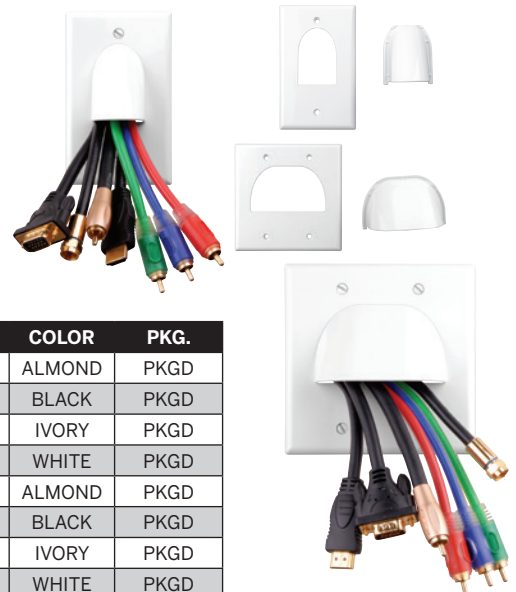

DECOR STYLE BRUSH BULK CABLE WALL PLATES

- Allows for Multiple Bulk Cables to be Organized for Professional Installations
- Fits on a Single or Dual Gang Electrical J-Box or Low Voltage Mounting Box
- Easy Installation
- Opening Approximately: 3/4" x 2-1/8" each
- Trim Plate and Color-Matching Mounting Screws Included

PART #	TYPE	COLOR	PKG.
120815X	SINGLE	ALMOND	BULK
120817X	SINGLE	WHITE	BULK
120818X	SINGLE	BLACK	BULK
120825X	DUAL	ALMOND	BULK
120827X	DUAL	WHITE	BULK
120828X	DUAL	BLACK	BULK

HINGED BULK CABLE WALL PLATES

- Allows for Installation after all Cables and Electronic Hardware are terminated, without disconnecting
- Allows for Multiple Bulk Cables, HDMI, DVI and VGA to be Organized for Professional Installations
- Designed to Fit Single or Dual Gang J-Box or Low Voltage Mounting Brackets
- Hole Diameter Approximately:
Single: 3/4" x 1-1/2"
Dual: 3/4" x 3"

Add "X" to Part Number for Bulk

CUSTOM TWO-PIECE BULK CABLE WALL PLATES

- Removable Design to Accommodate Areas where Space is Limited
- Allows for Multiple Bulk Cables, HDMI, DVI and VGA to be Organized for Professional Installations
- Designed to Fit Single or Dual Gang J-Box or Low Voltage Mounting Brackets
- Hole Diameter Approximately:
Single: 1-1/2" x 1-1/4"; Dual:
1-1/2" x 3"