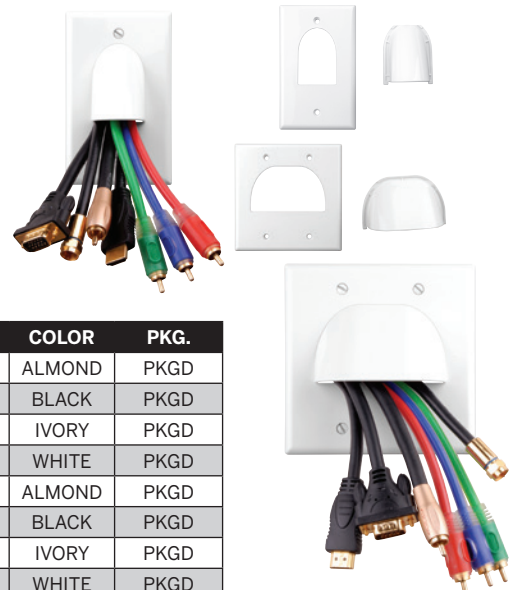

DECOR STYLE BRUSH BULK CABLE WALL PLATES

- Allows for Multiple Bulk Cables to be Organized for Professional Installations
- Fits on a Single or Dual Gang Electrical J-Box or Low Voltage Mounting Box
- Easy Installation
- Opening Approximately: 3/4" x 2-1/8" each
- Trim Plate and Color-Matching Mounting Screws Included

PART #	TYPE	COLOR	PKG.
120815X	SINGLE	ALMOND	BULK
120817X	SINGLE	WHITE	BULK
120818X	SINGLE	BLACK	BULK
120825X	DUAL	ALMOND	BULK
120827X	DUAL	WHITE	BULK
120828X	DUAL	BLACK	BULK

HINGED BULK CABLE WALL PLATES

- Allows for Installation after all Cables and Electronic Hardware are terminated, without disconnecting
- Allows for Multiple Bulk Cables, HDMI, DVI and VGA to be Organized for Professional Installations
- Designed to Fit Single or Dual Gang J-Box or Low Voltage Mounting Brackets
- Hole Diameter Approximately:
Single: 3/4" x 1-1/2"
Dual: 3/4" x 3"

Add "X" to Part Number for Bulk

CUSTOM TWO-PIECE BULK CABLE WALL PLATES

- Removable Design to Accommodate Areas where Space is Limited
- Allows for Multiple Bulk Cables, HDMI, DVI and VGA to be Organized for Professional Installations
- Designed to Fit Single or Dual Gang J-Box or Low Voltage Mounting Brackets
- Hole Diameter Approximately:
Single: 1-1/2" x 1-1/4"; Dual:
1-1/2" x 3"