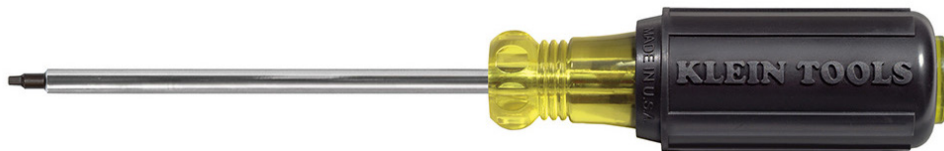

SelectCom Supply Inc.

CATV | DATA | CCTV | Security | Telecom | Home Theater

662

Screwdriver, #2 Robertson, 4" Shaft Length

Features & Specifications

- Works on most combination head receptacle, switch and panel screws.
- Tip-Ident® color-coded handle end quickly identifies the screwdriver type and tip orientation.
- Special heat-treated, chrome plated shaft for corrosion resistance.
- Cushion-Grip handle for greater torque and comfort.
- Premium chrome-plated for smooth feel and corrosion resistance.
- Internal flanges inside handle provide solid, twist-resistant blade anchor.
- Precision-machined tip for exact fit.
- Meets or exceeds applicable ASME / ANSI specifications.

TIP TYPE: Square-Recess

TIP SIZE: #2

COLOR CODE: Red

SHANK TYPE: Round

SHANK LENGTH: 4" (101.6 mm)

OVERALL LENGTH: 8-1/4" (209.55 mm)

WEIGHT: 0.30 lbs. (0.14 kg)

SUB BRAND: Cushion-Grip