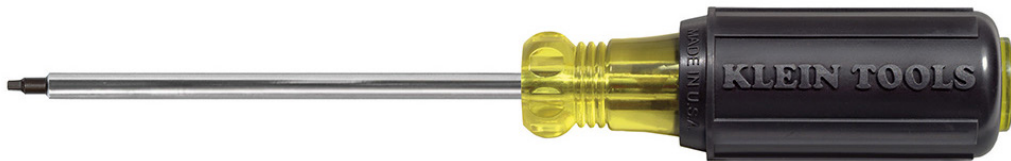

SelectCom Supply Inc.

CATV | DATA | CCTV | Security | Telecom | Home Theater

663

Screwdriver, #3 Robertson, 4" Shaft Length

Features & Specifications

- Works on most combination head receptacle, switch and panel screws.
- Tip-Ident® color-coded handle end quickly identifies the screwdriver type and tip orientation.
- Special heat-treated, chrome plated shaft for corrosion resistance.
- Cushion-Grip handle for greater torque and comfort.
- Premium chrome-plated for smooth feel and corrosion resistance.
- Internal flanges inside handle provide solid, twist-resistant blade anchor.
- Precision-machined tip for exact fit.
- Meets or exceeds applicable ASME / ANSI specifications.

TIP TYPE: Square-Recess

TIP SIZE: #3

COLOR CODE: Black

SHANK TYPE: Round

SHANK LENGTH: 4" (101.6 mm)

OVERALL LENGTH: 8-1/4" (209.55 mm)

WEIGHT: 0.30 lbs. (0.14 kg)

SUB BRAND: Cushion-Grip