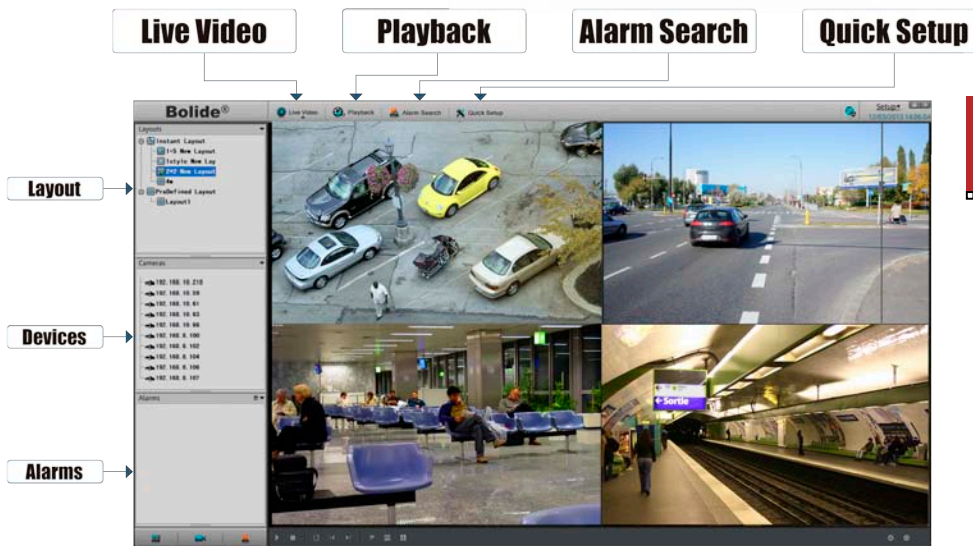

## SPECIAL FEATURES

- High Profile H.264, Recording and decoding
- 4 Channel Recording full HD 1080p Real-time
- 4 PoE Ports, 802.3af
- Fully supports Large 4TB HDD 3.5"
- Dual Display Output with both HDMI & VGA
- Simple to use GUI with mouse control
- Auto-Detect, Auto-Record, Auto-View, Auto Layout

## REMOTE ACCESS

- Playback and Live from Web Browser
- Smart Phone iOS or Android free App
- Download from iTunes / Google play

- 4 Channel Recording full HD 1080p Real-time
- HDMI & VGA Outputs
- Supports 1HDD up to 4TB
- Dual Display Output with both HDMI & VGA
- Multi Browser support