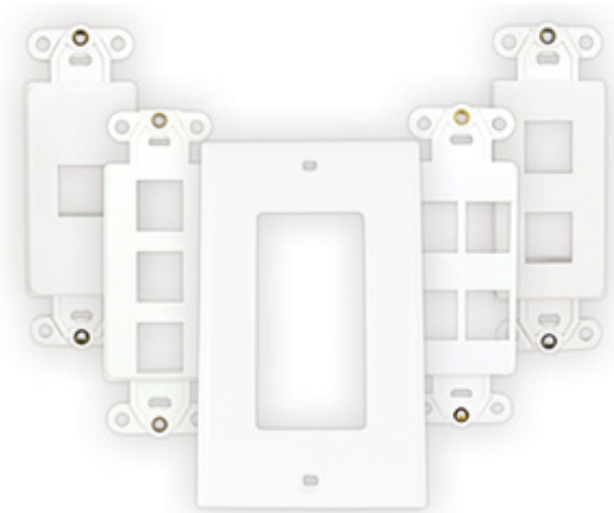

# DECPLATE-XX-WH

## Decora Keystone Insert Strap

Decora keystone insert straps for Cat5e, Cat6 and SC/APC jacks offer application scalability in a small footprint. Easily installed, these inserts are quickly swappable from one to four ports. Compatible with standard Cat5, Cat6 and SC/APC keystones, they offer scalable access to high-speed data on the premises.

## Features & Specifications

- 1-4 port options for fitting standard Cat5e, Cat6 and/or SC/APC keystones.
- Pairs with Cat5e, Cat6 and SC/APC keystones.
- Classic white.
- Includes mounting screws.