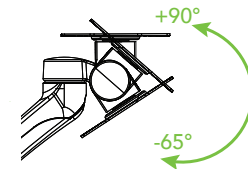

## Ergonomics made easy.

The DM1000 is a VESA compatible desktop monitor mount designed for screens measuring up to 27 inches. Its convenient clamp mechanism gives you the freedom to install it on any surface with a ledge or grommet hole up to three inches thick, and features integrated cable management for a clean and professional appearance. With 17 inches of reach, the DM1000's articulating arm allows you to easily tilt, pan and swivel your monitor into the most optimal viewing position, and can be easily elevated to ensure proper line-of-sight.

## FEATURES & SPECIFICATIONS

- Fits most flat panel computer monitors and televisions between 13" and 27"
- Supports displays up to 19.8 lb (9 kg)
- Accommodates VESA sizes of 75x75 and 100x100
- Accessible tilt mechanism provides a +90° and -65° tilt angle
- 90° of swivel in either direction, dependent on screen size
- 16.5" (42 cm) of height adjustment
- Arm provides up to 16.9" (43 cm) of reach
- 360° monitor rotation for vertical and horizontal screen orientation
- Integrated cable management system
- Installation manual and all monitor mounting hardware for either desk edge or grommet hole installation is included
- Five year warranty
- Shipping box weight: 6.9 lb (3.2 kg)
- Shipping box dimensions: 21.9" x 6.6" x 4.8" (55.6 x 16.7 x 12.2 cm)
- Product weight: 5.6 lb (2.5 kg)
- UPC: 800152715667