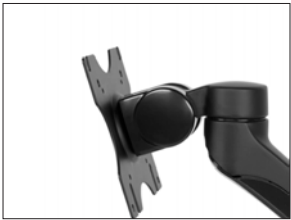

155 DEGREES OF TILT

Tilt your monitor up to 65° forwards or 90° backwards in order to reduce glare and maintain proper line-of-sight.