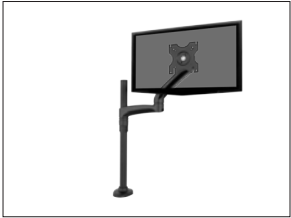

## Ergonomics made easy.

The DM1000 is a VESA compatible desktop monitor mount designed for screens measuring up to 27 inches. Its convenient clamp mechanism gives you the freedom to install it on any surface with a ledge or grommet hole up to three inches thick, and features integrated cable management for a clean and professional appearance. With 17 inches of reach, the DM1000's articulating arm allows you to easily tilt, pan and swivel your monitor into the most optimal viewing position, and can be easily elevated to ensure proper line-of-sight.

## FEATURES & SPECIFICATIONS

- Fits most flat panel computer monitors and televisions between 13" and 27"
- Supports displays up to 19.8 lb (9 kg)
- Accommodates VESA sizes of 75x75 and 100x100
- Accessible tilt mechanism provides a +90° and -65° tilt angle
- 90° of swivel in either direction, dependent on screen size
- 16.5" (42 cm) of height adjustment
- Arm provides up to 16.9" (43 cm) of reach
- 360° monitor rotation for vertical and horizontal screen orientation
- Integrated cable management system
- Installation manual and all monitor mounting hardware for either desk edge or grommet hole installation is included
- Five year warranty
- Shipping box weight: 6.9 lb (3.2 kg)
- Shipping box dimensions: 21.9" x 6.6" x 4.8" (55.6 x 16.7 x 12.2 cm)
- Product weight: 5.6 lb (2.5 kg)
- UPC: 800152715667

### EASY INSTALLATION

The DM1000 features an easy-to-use clamp mechanism that allows it to be installed on any desk or table up to three inches thick. For a more discreet look, install the DM1000 within a grommet hole.

### FULL RANGE OF MOTION

Unlike a typical, stationary stand, the DM1000 allows you to position your monitor exactly where you want it in order to reduce strain on your back and neck.