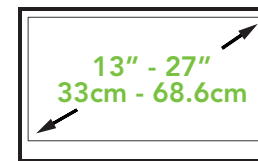

## Ergonomics made easy.

The DM1000 is a VESA compatible desktop monitor mount designed for screens measuring up to 27 inches. Its convenient clamp mechanism gives you the freedom to install it on any surface with a ledge or grommet hole up to three inches thick, and features integrated cable management for a clean and professional appearance. With 17 inches of reach, the DM1000's articulating arm allows you to easily tilt, pan and swivel your monitor into the most optimal viewing position, and can be easily elevated to ensure proper line-of-sight.

## FEATURES & SPECIFICATIONS

- Fits most flat panel computer monitors and televisions between 13" and 27"
- Supports displays up to 19.8 lb (9 kg)
- Accommodates VESA sizes of 75x75 and 100x100
- Accessible tilt mechanism provides a +90° and -65° tilt angle
- 90° of swivel in either direction, dependent on screen size
- 16.5" (42 cm) of height adjustment
- Arm provides up to 16.9" (43 cm) of reach
- 360° monitor rotation for vertical and horizontal screen orientation
- Integrated cable management system
- Installation manual and all monitor mounting hardware for either desk edge or grommet hole installation is included
- Five year warranty
- Shipping box weight: 6.9 lb (3.2 kg)
- Shipping box dimensions: 21.9" x 6.6" x 4.8" (55.6 x 16.7 x 12.2 cm)
- Product weight: 5.6 lb (2.5 kg)
- UPC: 800152715667