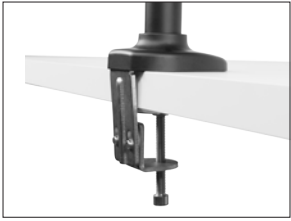

## Ergonomics made easy.

The DM1000 is a VESA compatible desktop monitor mount designed for screens measuring up to 27 inches. Its convenient clamp mechanism gives you the freedom to install it on any surface with a ledge or grommet hole up to three inches thick, and features integrated cable management for a clean and professional appearance. With 17 inches of reach, the DM1000's articulating arm allows you to easily tilt, pan and swivel your monitor into the most optimal viewing position, and can be easily elevated to ensure proper line-of-sight.

## FEATURES & SPECIFICATIONS

- Fits most flat panel computer monitors and televisions between 13" and 27"
- Supports displays up to 19.8 lb (9 kg)
- Accommodates VESA sizes of 75x75 and 100x100
- Accessible tilt mechanism provides a +90° and -65° tilt angle
- 90° of swivel in either direction, dependent on screen size
- 16.5" (42 cm) of height adjustment
- Arm provides up to 16.9" (43 cm) of reach
- 360° monitor rotation for vertical and horizontal screen orientation
- Integrated cable management system
- Installation manual and all monitor mounting hardware for either desk edge or grommet hole installation is included
- Five year warranty
- Shipping box weight: 6.9 lb (3.2 kg)
- Shipping box dimensions: 21.9" x 6.6" x 4.8" (55.6 x 16.7 x 12.2 cm)
- Product weight: 5.6 lb (2.5 kg)
- UPC: 800152715667

### EASY INSTALLATION

The DM1000 features an easy-to-use clamp mechanism that allows it to be installed on any desk or table up to three inches thick. For a more discreet look, install the DM1000 within a grommet hole.

### FULL RANGE OF MOTION

Unlike a typical, stationary stand, the DM1000 allows you to position your monitor exactly where you want it in order to reduce strain on your back and neck.