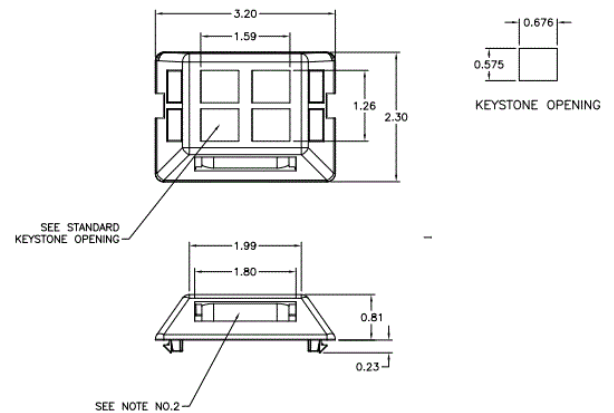

Furniture Plate

Features

- Work Area and Individual Port Labeling
- Maximizes Internal Capacity By Positioning Jacks Outside Furniture Channel

Ordering Information

Description	Color	Catalog No.	UPC
iStation Furniture Plate, 4-Port Black		FP4BK	662620837826

Listings

UL and cUL Listed 1863
RoHS Compliant

Specifications

Plate Material	High-impact thermoplastic (UL 94V-0)
Compatibility	Fits industry standard ANSI/TIA/EIA furniture outlet openings

Accessories

Herman Miller Reducing Adapter **HMRBBK**