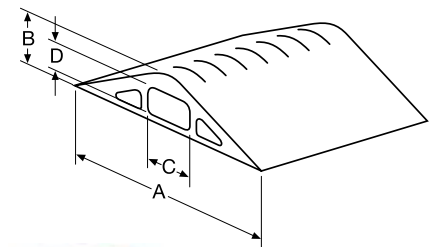

### FloorTrak® 10 (Heavy Duty)

| Color  | Length<br>Feet (meters) | Catalog<br>Number |
|--------|-------------------------|-------------------|
| Black  | 3.0' (.914)             | <b>FT10BK3</b>    |
| Black  | 5.0' (1.52)             | <b>FT10BK5</b>    |
| Yellow | 3.0' (.914)             | <b>FT10Y3</b>     |
| Yellow | 5.0' (1.52)             | <b>FT10Y5</b>     |

### Dimensions

| FloorTrak®         | FT2<br>in. (mm)               | FT3<br>in. (mm)                | FT4<br>in. (mm)                 | FT10 (Heavy Duty)<br>in. (mm)    |
|--------------------|-------------------------------|--------------------------------|---------------------------------|----------------------------------|
| Width (A)          | 2.75" (69.9)                  | 3.00" (76.2)                   | 3.25" (82.6)                    | 5.6" (142.24)                    |
| Height (B)         | .53" (13.5)                   | .75" (19.1)                    | 1.10" (27.9)                    | 1.7" (43.18)                     |
| Center Hole (Cx)D) | .60" x .31"<br>(15.2) x (7.9) | .75" x .50"<br>(19.1) x (12.7) | 1.21" x .75"<br>(30.7) x (19.1) | 1.81" x 1.25"<br>(45.98 x 31.75) |