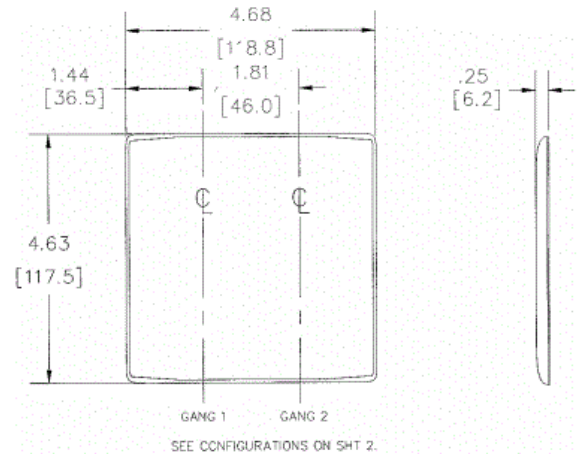

Description	Color	Catalog No.	UPC
2-Gang, 2-Decorator Openings	White	NP262W	883778102493

Listings

UL Listed
CSA Certified

Specifications

Material	Nylon
Plate Type	2-Gang
Plate Openings	Decorator
Mounting Screws	Steel painted, slotted head
Appearance	Smooth