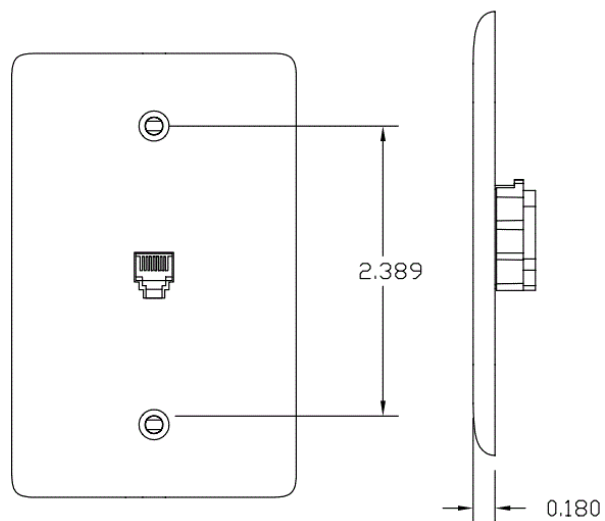

Ordering Information

Description	Color	CatalogNumber	UPC
Molded-In Plates for Voice, Standard Size, 1-Gang, One RJ11 Jack, 6P4C, Screw	White	NS730W	883778501333

Listings

UL Listed
CSA Certified
Meets FCC Part 68

Specifications

Material	High-Impact Resistant Thermoplastic
Position	6
Conductors	4
Termination Style	Screw

Online Resources

eCatalog