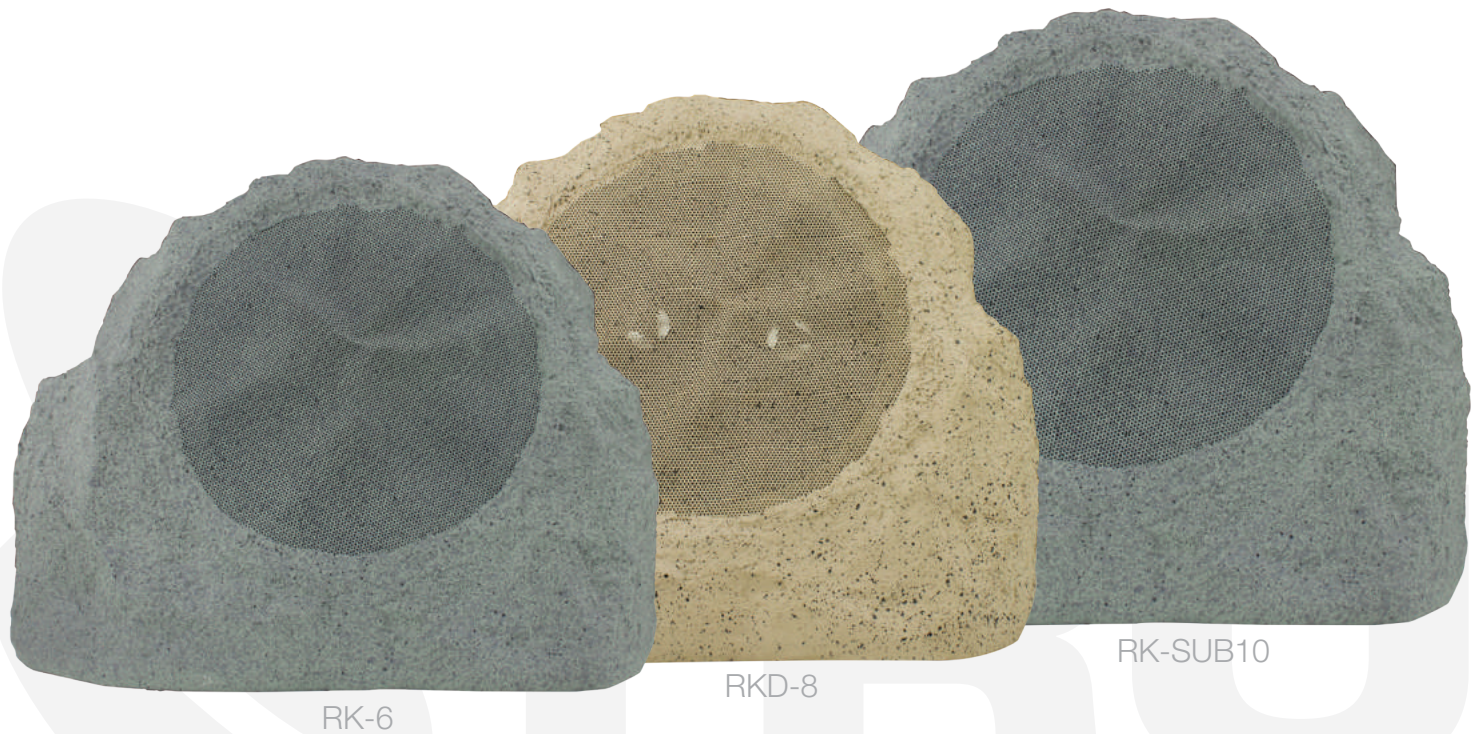

Element Series

Rock Series

Rock Speakers

Not all landscapes are created equal. That is why TruAudio has introduced its full line of all-weather rock speakers. Available in two different colors, TruAudio rock speakers are offered in a 6", 8", dual voice coil or subwoofer configuration. They compliment any outdoor space allowing the audio enthusiast to experience sound in a natural setting.

	RK-6	RK-8	RKD-8	RK-SUB10
speaker Type:	Outdoor, 2 way rock speaker	Outdoor, 2 way rock speaker	Outdoor, stereo rock speaker	Outdoor, rock subwoofer
Woofer:	6.5" polypropylene	8" polypropylene	8" polypropylene	10" polypropylene
Tweeter:	1" titanium	1" titanium	Dual 1" titanium	--
Power:	5 - 100 watts	5 - 150 watts	5 - 150 watts	5 - 250 watts
Impedance:	8 ohms	8 ohms	8 ohms	4 ohms
Freq Response:	50 - 20k Hz	40 - 20k Hz	40 - 20k Hz	40 - 2.1k Hz
Sensitivity:	90 dB	90 dB	90 dB	90 dB
Grill Type:	Rock-shaped micromesh	Rock-shaped micromesh	Rock-shaped micromesh	Micromesh on rock-shaped housing
Colors Available:	Gray, tan	Gray, tan	Gray, tan	Gray, tan
Cabinet Size:	10.5" (267mm) H, 14" (356mm) W, 11" (279mm) D	11.75" (298mm) H, 15" (381mm) W, 12.25" (311mm) D	11.75" (298mm) H, 15" (381mm) W, 12.25" (311mm) D	12.2" (298mm) H, 18.5" (381mm) W, 11.9" (311mm) D
Family:	 UNIVERSAL	 UNIVERSAL	 UNIVERSAL	 UNIVERSAL