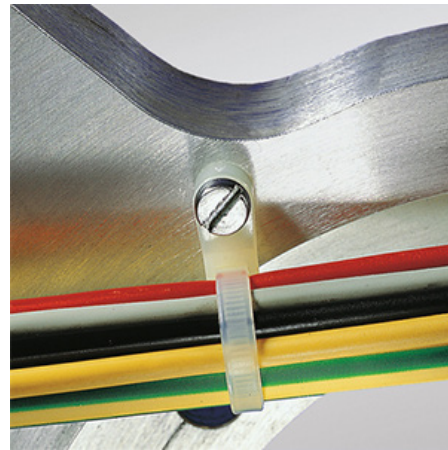

# T30MR9C2

#8 screw mounting cable tie, White, 6-1/4" length, 100/pack

## Features & Specifications

- One-piece bundling and fixing tie
- Quick and easy installation

### Certifications & Approvals

**Application:** This range of one piece cable ties have a built in mounting hole and once fastened around the cables it can be simply secured to the panel with a screw or bolt.

The tie is fitted to the panel first and then the cables can be added.

T30MR is suitable for following markets and industries:

- Solar plants
- Wind turbines
- Rail Transportation Sector
- Electrical Industry
- Aerospace Industry
- Shipbuilding
- Defence Industry