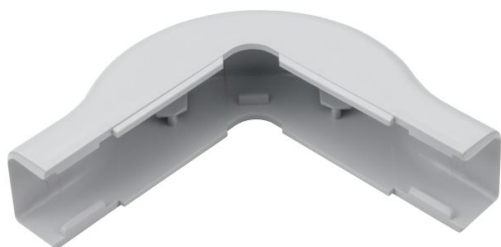

Specification Sheet

Part Number: TSR1W-29-1

External Corner Cover, 3/4", 1" Bend Radius, PVC, White, 1/bag

Article Number

250-12912

Type

TSR1-29-1

Color

White (WH)

Features & Benefits

- Tamper resistant covers with hidden latch provide security while allowing quick entry for cable maintenance.
- PVC construction is lightweight, durable and more affordable than metallic raceway systems.
- Flexible hinge is designed to reduce stress cracking and discoloration from repeated opening and closing.
- Systems and fittings are available in white, office white and ivory to coordinate with a variety of décor.
- Fittings incorporate a minimum 1" bend radius to meet TIA/EIA 568-B and 569-A standards.

Quantity Per

bag

Product Description

HellermannTyton surface raceway systems are the ideal solution for routing communication and power cables. No need to break into existing walls - raceway systems are designed to route cable along wall surfaces. Made of a PVC material, components are durable and affordable; and the one-piece construction and adhesive tape backing make positioning and mounting easy. HellermannTyton offers a low voltage TSR system and a power rated TSRP system that are available in three different diameters to accommodate different cable and wire bundle and conduit sizes. Both systems include a complete line of fittings and junction boxes that allow for clean and professional installations. TSR surface raceway systems can be used to route a variety of communication cable, including high speed UTP and fiber optic cable.

Short Description

External Corner Cover, 3/4", 1" Bend Radius, PVC, White, 1/bag

Global Part Name

TSR1-29-1-PVC-WH

Material

Polyvinylchloride (PVC)

Material Shortcut

PVC