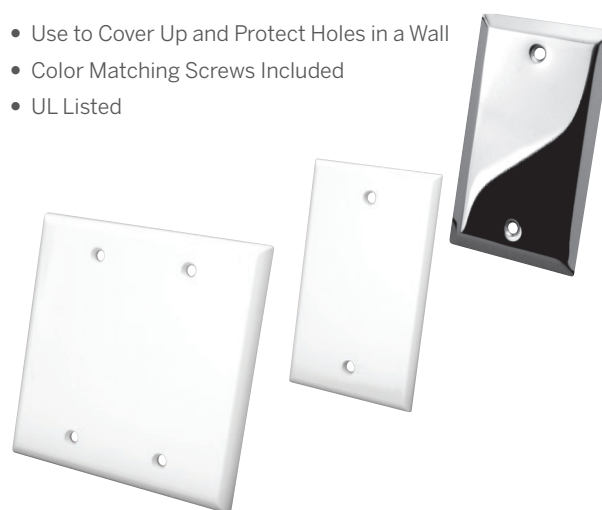

BLANK WALL PLATES

- Use to Cover Up and Protect Holes in a Wall
- Color Matching Screws Included
- UL Listed

PART #	TYPE	COLOR	PKG.
820540X	SINGLE	WHITE	BULK
820542X	DUAL	WHITE	BULK
820543X	SINGLE	STAINLESS STEEL	BULK